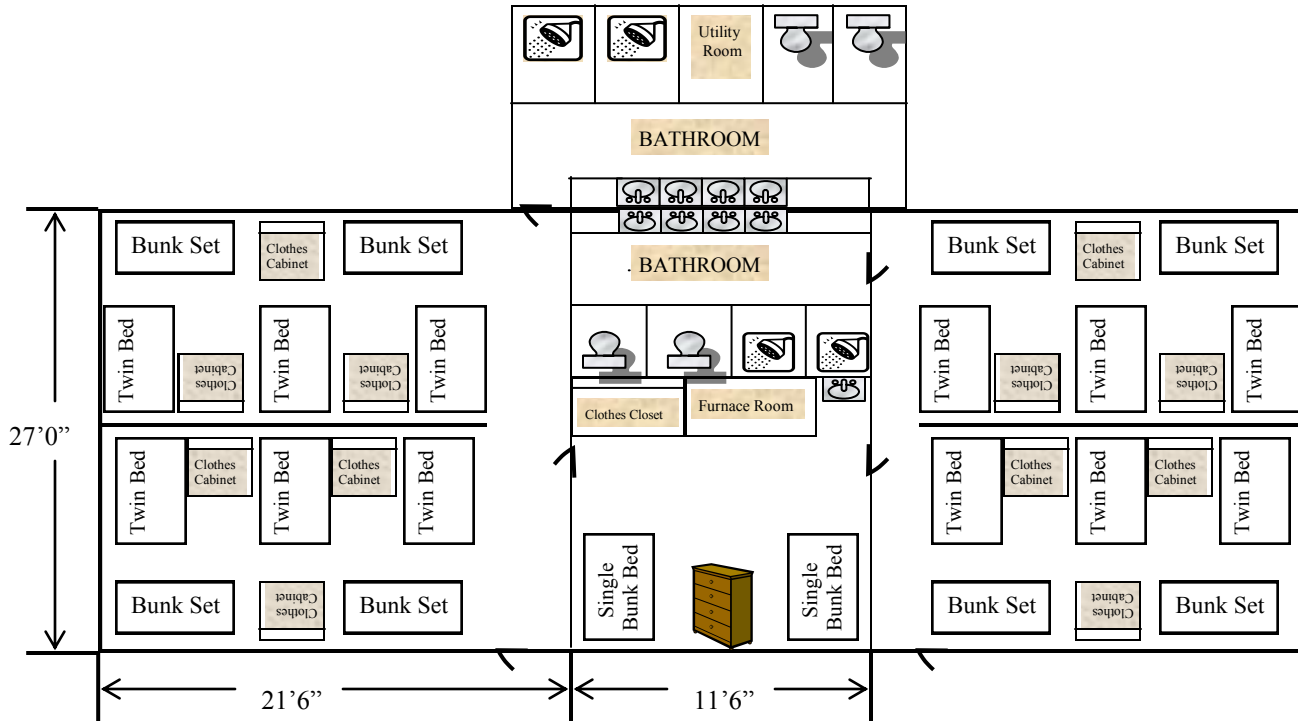

Standard Dormitory Lodging: VILLAGE DORMS

Poplar, Oak, Hickory, Willow, Elm, Cedar
Pine, Birch, Juniper, & Spruce

NOTE:

1. All 10 Village Dormitories are identical.
2. Maximum Occupancy per each dormitory: 30
3. All dormitories has bunk style beds.
4. Handicap Buildings are:
 - Poplar, Oak, Hickory & Pine
5. Each bunk bed includes a pillow and blanket ONLY.

REVISED 11/14/12